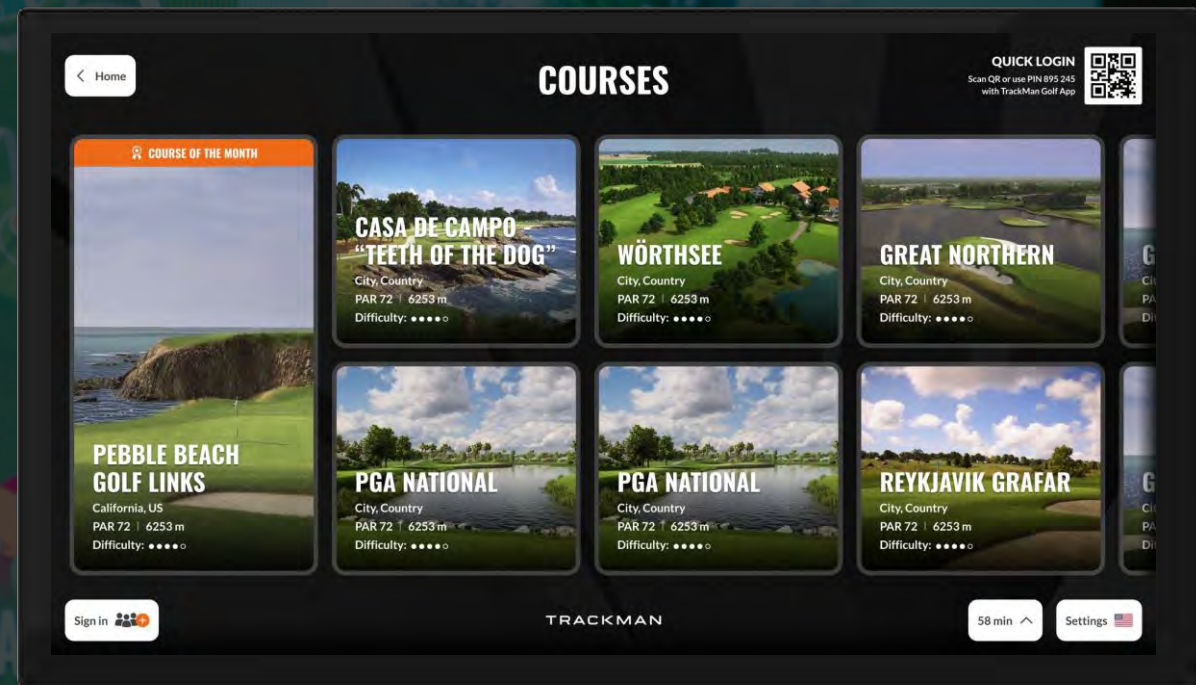

TRACKMAN

VIRTUAL GOLF

COURSES

BRING THE BEST COURSES IN THE WORLD TO YOUR BAYS

TRACKMAN RANGE COMES WITH VIRTUAL COURSES INCLUDED FOR BOTH SCREENS AND IPADS. USERS MAY PLAY ON VIRTUAL COURSES USING SEVERAL DIFFERENT FEATURES. THIS INCLUDES REGULAR COURSE PLAY (INDIVIDUAL AND TEAM), ON-COURSE PRACTICE, AND CLOSEST TO THE PIN

MORE THAN 150 VIRTUAL COURSES ARE AVAILABLE FOR TRACKMAN RANGE AND CAN BE UPDATED BY THE OPERATOR EVERY NIGHT USING THE TRACKMAN PORTAL

COURSES

HOLE-BY-HOLE REPORTS ON THE APP AFTER A VIRTUAL GOLF ROUND

EVERY SHOT AND EVERY ROUND AVAILABLE IN THE TRACKMAN GOLF APP

A TRACKMAN RANGE CAN TYPICALLY DOWNLOAD 14-15 DIFFERENT COURSES AVAILABLE FOR PLAY AT ANY GIVEN POINT IN TIME. WHENEVER A COURSE IS DOWNLOADED TO THE SITE, THE COURSE WILL BE AVAILABLE FOR ALL VIRTUAL GOLF GAME MODES MENTIONED ABOVE