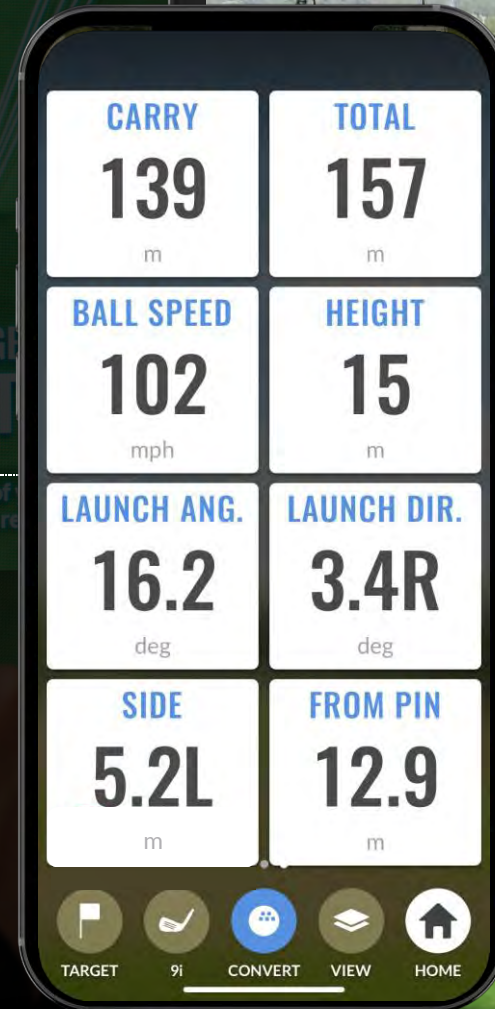

PRACTICE

THE DAYS OF AIMLESSLY HITTING RANGE BALLS ARE OVER

PRACTICE

Improve your
game by practicing

GAMES

Play alone or
challenge your

COURSES

Play a round of
golf on some of the

Our 3D render of your
range replicates every
detail and target

The ball conversion
feature will convert your
limited distance range ball
into a premium ball under
clinical conditions