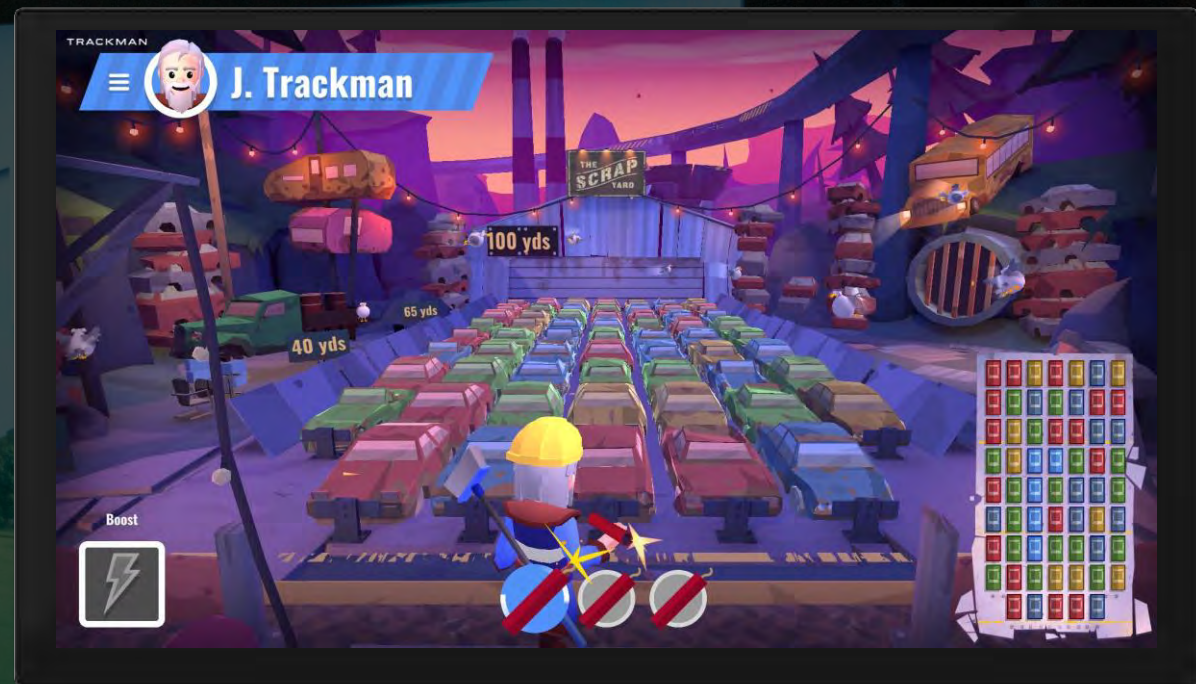

ENTERTAINMENT GAMES

IGNITE THE CHAOS IN SCRAPYARD

GET READY FOR THE ULTIMATE ADRENALINE RUSH IN SCRAPYARD! THIS GAME IS ALL ABOUT CONTROLLED CHAOS IN THE HEART OF A JUNKYARD

YOUR MISSION? TO BLOW UP AS MANY CARS AS POSSIBLE, AND TRUST US, IT'S MORE FUN THAN IT SOUNDS! HERE'S A QUICK RUNDOWN OF WHAT YOU CAN EXPECT

SCRAPYARD IS DESIGNED TO BE AN ABSOLUTE BLAST! WHETHER YOU'RE A CASUAL GAMER OR A SEASONED PRO, YOU'LL FIND THE GAMEPLAY EASY TO PICK UP AND ENJOY. UNLEASH THE CHAOS AND WATCH THE FIERY EXPLOSIONS LIGHT UP THE JUNKYARD