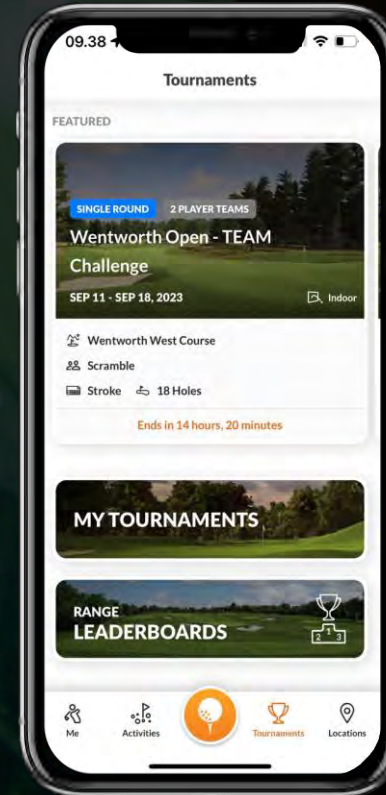

COURSE EXAMPLE

MARCO SIMONE

ROME, ITALY 

DISCOVER MARCO SIMONE GOLF & COUNTRY CLUB AND TEE-OFF WHENEVER YOU WANT FOR AN EXTRAORDINARY EXPERIENCE ON THE GREENS. PLAY ON THE 2023 RYDER CUP COURSE AND INDULGE IN A GOLFING ADVENTURE LIKE NO OTHER

COURSE EXAMPLE

ADARE MANOR

ADARE, IRELAND 

MASTERFULLY DESIGNED, MAGNIFICENTLY MAINTAINED, AND PERFECTLY SET WITHIN THE GLORIOUS ESTATE OF ONE OF EUROPE'S MOST SPECTACULAR MANOR HOUSE HOTELS, THE GOLF COURSE AT ADARE MANOR IS READY TO TAKE ITS PLACE AMONG THE BEST CHAMPIONSHIP COURSES IN THE WORLD

TRACKMAN

TOURNAMENTS

TOURNAMENTS

USE THE TRACKMAN APP TO NAVIGATE TOURNAMENTS AND LEADERBOARDS

THE TOURNAMENT FEATURE PROVIDES GOLFERS WITH AN OVERVIEW OF ALL TOURNAMENTS, AND THE DATA IS ALL AVAILABLE IN THE ACTIVITIES SECTION