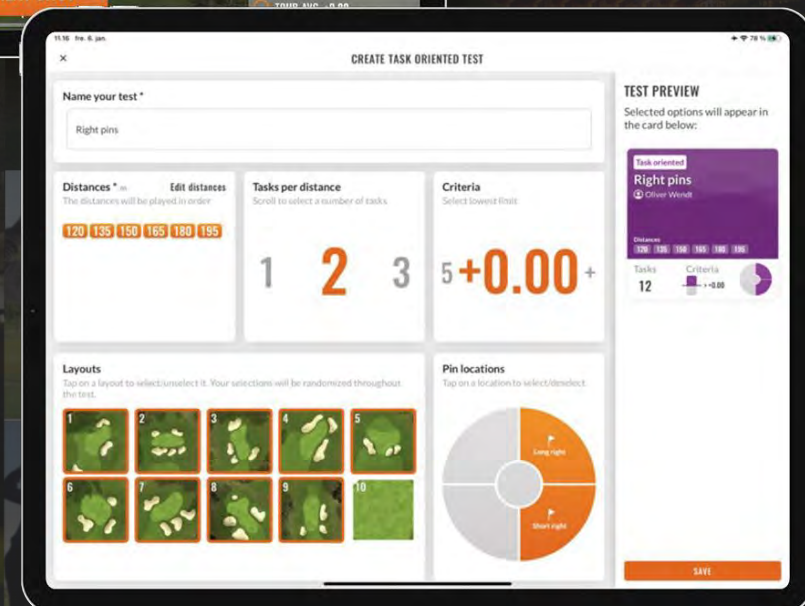

TRACKMAN 4

MORE THAN 40 PARAMETERS ON EVERY SHOT IN YOUR ARSENAL