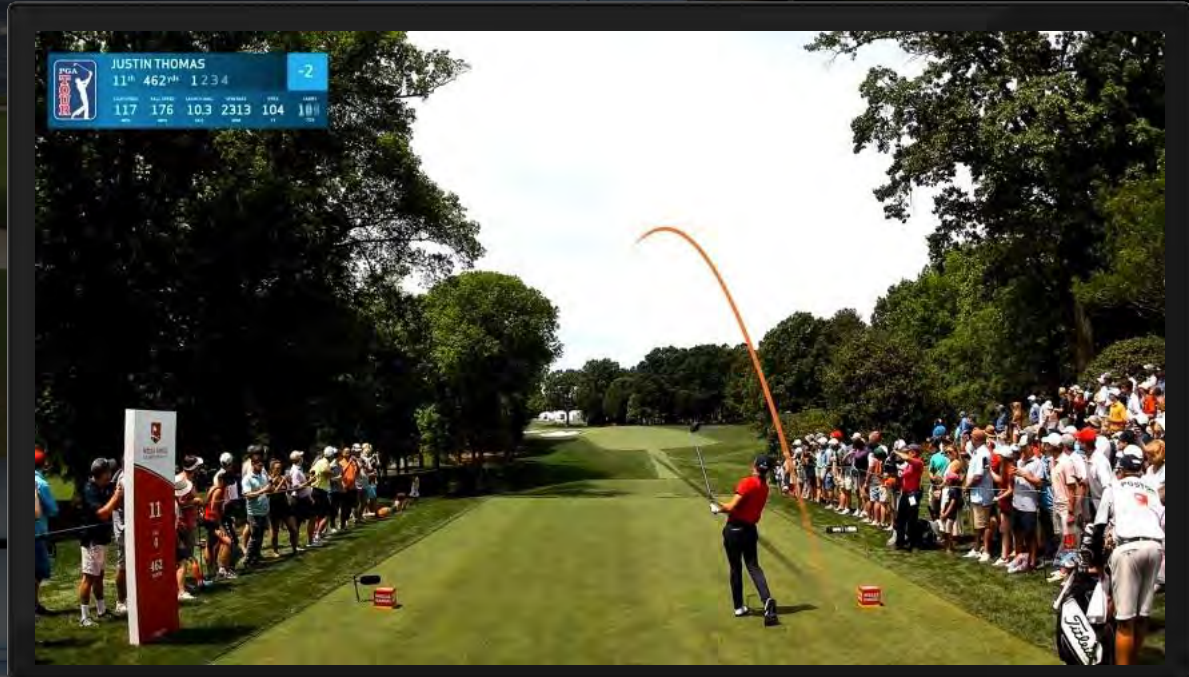

THE INTEGRATION OF BREAKTHROUGH RADAR TECHNOLOGY,
POWERFUL SOFTWARE AND WORLD-CLASS SERVICE BRINGS
THE TRACKMAN EXPERIENCE TO LIFE FROM CALIFORNIA TO
JAPAN

TRACKMAN RANGE IS MORE THAN RANGE TECHNOLOGY

TRACKMAN TECHNOLOGY IS EMPLOYED GLOBALLY, FROM BROADCASTING AT EVERY PGA EVENT TO BALL AND CLUB DEVELOPMENT, AS WELL AS CLUB FITTING. ITS EXCEPTIONAL SCALABILITY HAS LED LARGER ENTERTAINMENT VENUES TO RECOGNIZE TRACKMAN TECHNOLOGY AS A VALUABLE STRATEGIC BUSINESS PARTNER

PGA TOUR SELECTS TRACKMAN FOR TRACKING AND TRACING

EVERY SINGLE SHOT ON THE PGA TOUR IS TRACKED USING TRACKMAN TECHNOLOGY. THE TRACKMAN RANGE RADARS ARE IDENTICAL TO THOSE USED ON THE PGA TOUR – TO ENSURE TOUR GRADE ACCURACY, AT ANY DRIVING RANGE WORLDWIDE