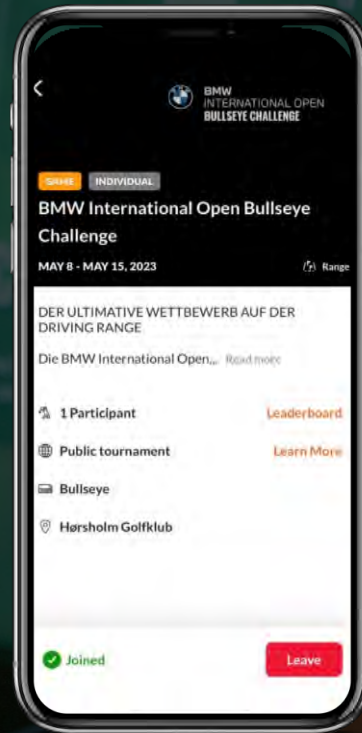

PREVIOUS TOURNAMENT EXAMPLE

WIN A PRO-AM SPOT

JOIN THE COMPETITION WITH YOUR TRACKMAN ACCOUNT FROM ANY PARTICIPATING TRACKMAN RANGE. WHEN YOU'RE READY, SIMPLY SELECT THE "BMW PGA CHAMPIONSHIP CHALLENGE" GAME MODE USING THE IN-BAY SCREENS OR WITH THE TRACKMAN GOLF APP

THE BEST PLAYERS ON EACH RANGE:

- TOP 3 PLAYERS ON EACH RANGE: 2 X TICKETS FOR BMW INTERNATIONAL OPEN, GROUND ADMISSION, THURSDAY – SUNDAY
- THE BEST PLAYER ON THE BUSIEST RANGES WILL, IN ADDITION TO ABOVE, WIN:
  - VENUE WITH MOST UNIQUE PLAYERS: THE WINNING PLAYER ON THIS RANGE WINS A PRO-AM SPOT (1X PLAYER), TEE OFF TUESDAY AFTERNOON + A ROOM AT THE OFFICIAL TOURNAMENT HOTEL FOR 2 PERSONS (PLAYER + PARTNER, TUESDAY – WEDNESDAY)
  - VENUE WITH 2ND and 3rd MOST UNIQUE PLAYERS: THE WINNING PLAYER ON THIS RANGE WINS 2 VIP TICKETS FOR BMW IO SUNDAY (1X PLAYER + 1X PARTNER) + VIP PARKING, A ROOM AT THE OFFICIAL TOURNAMENT HOTEL FOR 2 PERSONS (SUNDAY – MONDAY) AND 1 SPOT IN THE MONDAY CUP (PLAYED MONDAY AFTER TOURNAMENT TO SAME COURSE SETUP)