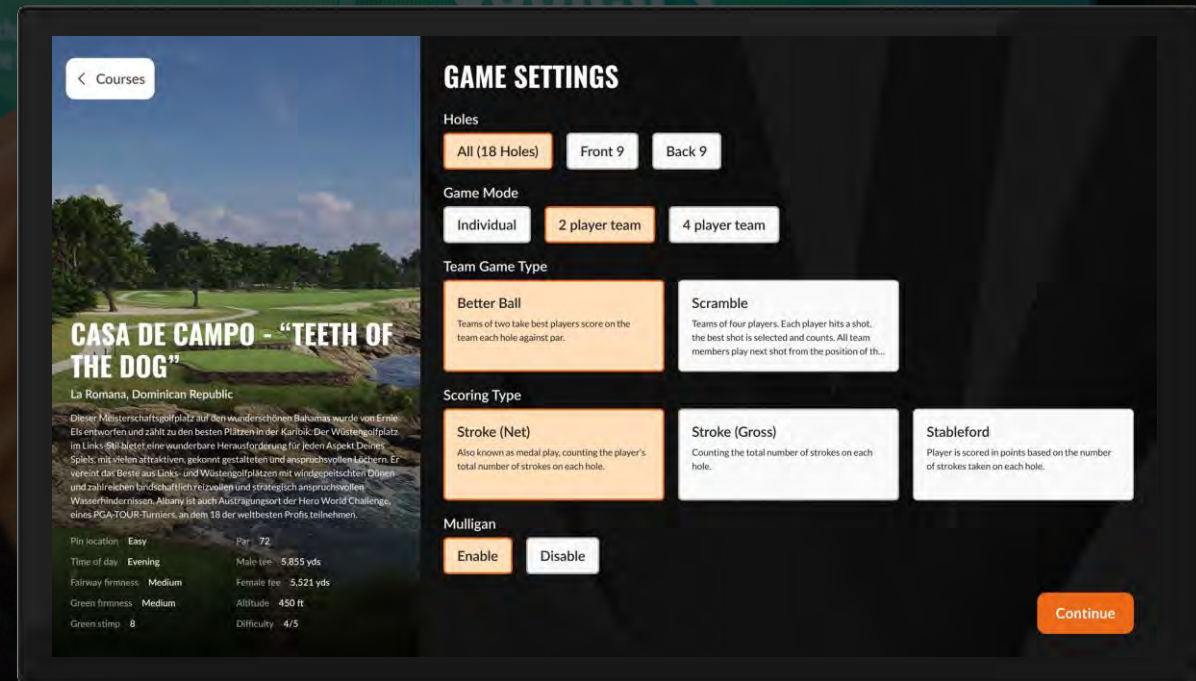

TRACKMAN

VIRTUAL GOLF

COURSES

BRING THE BEST COURSES IN THE WORLD TO YOUR BAYS

TRACKMAN RANGE COMES WITH VIRTUAL COURSES INCLUDED FOR BOTH SCREENS AND IPADS. USERS MAY PLAY ON VIRTUAL COURSES USING SEVERAL DIFFERENT FEATURES. THIS INCLUDES REGULAR COURSE PLAY (INDIVIDUAL AND TEAM), ON-COURSE PRACTICE, AND CLOSEST TO THE PIN

MORE THAN 150 VIRTUAL COURSES ARE AVAILABLE FOR TRACKMAN RANGE AND CAN BE UPDATED BY THE OPERATOR EVERY NIGHT USING THE TRACKMAN PORTAL

COURSES

HOLE-BY-HOLE REPORTS ON THE APP AFTER A VIRTUAL GOLF ROUND