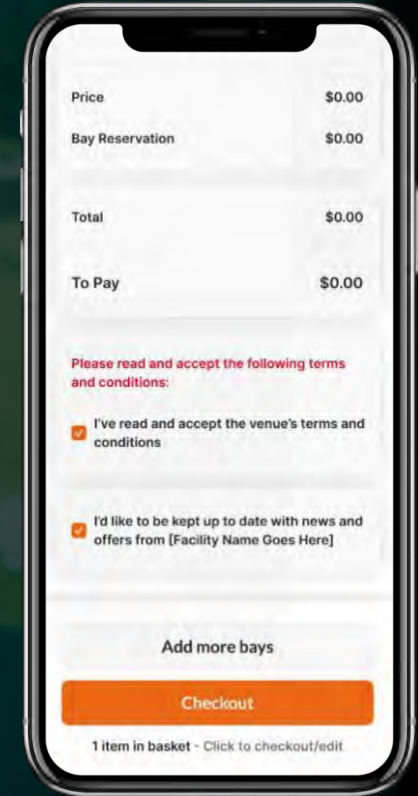

The sidebar on the right shows details for a selected token:

- Token note:** 50 balls
- Preview:** A barcode image.
- Date created:** 22nd May 2023, 17:58
- Expires:** 22nd May 2023, 17:58
- Dispenser message:** dispensing...

BOOKING AND PAYMENTS

FIND YOUR FACILITY AND BOOK WITH EASE

USE LOCATOR TO FIND YOUR FACILITY AND START THE BOOKING FLOW FROM YOUR DEVICE

BOOK TIME SLOT AND/OR BALLS, AND POSSIBLY ANY OTHER ADDITIONAL PRODUCT SOLD BY THE FACILITY

BOOKING AND PAYMENTS

EFFORTLESS ORDER MANAGEMENT AND PROFILE

REVIEW YOUR ORDER DETAILS AND PROCEED TO CHECKOUT EFFORTLESSLY. UTILIZE YOUR TOP-UPS OR GIFT CARDS TO SEAMLESSLY COMPLETE YOUR BOOKING. ACCESS AND REVIEW BOTH YOUR CURRENT AND PAST BOOKINGS CONVENIENTLY UNDER YOUR PROFILE