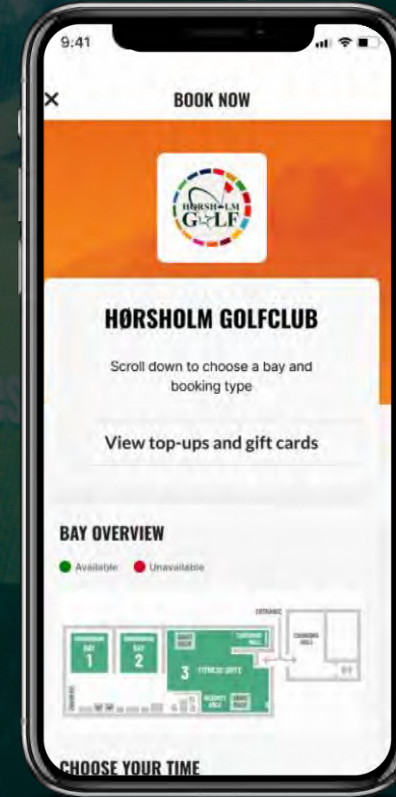

The sidebar on the right shows details for a selected token:

- Token note:** 50 balls
- Preview:** A barcode image.
- Date created:** 22nd May 2023, 17:58
- Expires:** 22nd May 2023, 17:58
- Dispenser message:** dispensing...

BOOKING AND PAYMENTS

FIND YOUR FACILITY AND BOOK WITH EASE

USE LOCATOR TO FIND YOUR FACILITY AND START THE BOOKING FLOW FROM YOUR DEVICE

BOOK TIME SLOT AND/OR BALLS, AND POSSIBLY ANY OTHER ADDITIONAL PRODUCT SOLD BY THE FACILITY