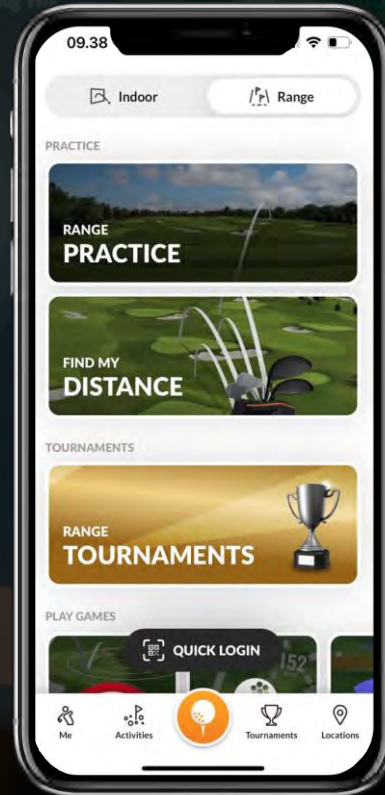

COURSE EXAMPLE

MARCO SIMONE

ROME, ITALY 

DISCOVER MARCO SIMONE GOLF & COUNTRY CLUB AND TEE-OFF WHENEVER YOU WANT FOR AN EXTRAORDINARY EXPERIENCE ON THE GREENS. PLAY ON THE 2023 RYDER CUP COURSE AND INDULGE IN A GOLFING ADVENTURE LIKE NO OTHER

COURSE EXAMPLE

ADARE MANOR

ADARE, IRELAND 

MASTERFULLY DESIGNED, MAGNIFICENTLY MAINTAINED, AND PERFECTLY SET WITHIN THE GLORIOUS ESTATE OF ONE OF EUROPE'S MOST SPECTACULAR MANOR HOUSE HOTELS, THE GOLF COURSE AT ADARE MANOR IS READY TO TAKE ITS PLACE AMONG THE BEST CHAMPIONSHIP COURSES IN THE WORLD

TRACKMAN

TOURNAMENTS

TOURNAMENTS

USE THE TRACKMAN APP TO NAVIGATE TOURNAMENTS AND LEADERBOARDS

THE TOURNAMENT FEATURE PROVIDES GOLFERS WITH AN OVERVIEW OF ALL TOURNAMENTS, AND THE DATA IS ALL AVAILABLE IN THE ACTIVITIES SECTION

PREVIOUS TOURNAMENT EXAMPLE

WIN A PRO-AM SPOT

JOIN THE COMPETITION WITH YOUR TRACKMAN ACCOUNT FROM ANY PARTICIPATING TRACKMAN RANGE. WHEN YOU'RE READY, SIMPLY SELECT THE "BMW PGA CHAMPIONSHIP CHALLENGE" GAME MODE USING THE IN-BAY SCREENS OR WITH THE TRACKMAN GOLF APP