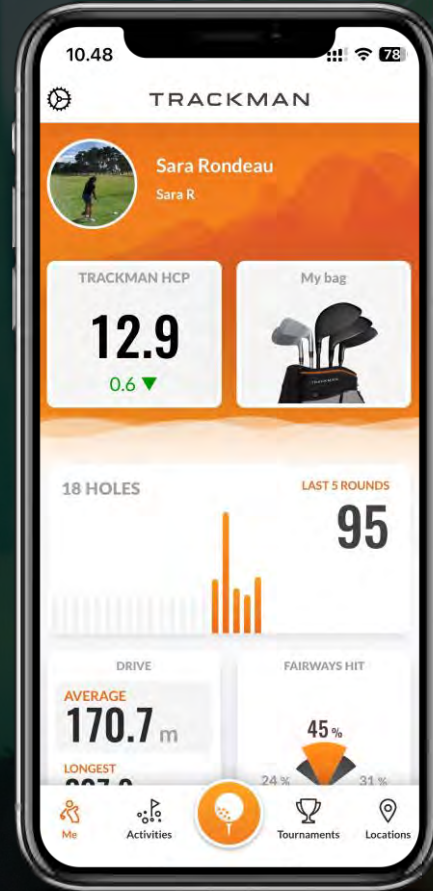

MORE THAN 150 VIRTUAL COURSES ARE AVAILABLE FOR TRACKMAN RANGE AND CAN BE UPDATED BY THE OPERATOR EVERY NIGHT USING THE TRACKMAN PORTAL

COURSES

HOLE-BY-HOLE REPORTS ON THE APP AFTER A VIRTUAL GOLF ROUND

EVERY SHOT AND EVERY ROUND AVAILABLE IN THE TRACKMAN GOLF APP

A TRACKMAN RANGE CAN TYPICALLY DOWNLOAD 14-15 DIFFERENT COURSES AVAILABLE FOR PLAY AT ANY GIVEN POINT IN TIME. WHENEVER A COURSE IS DOWNLOADED TO THE SITE, THE COURSE WILL BE AVAILABLE FOR ALL VIRTUAL GOLF GAME MODES MENTIONED ABOVE