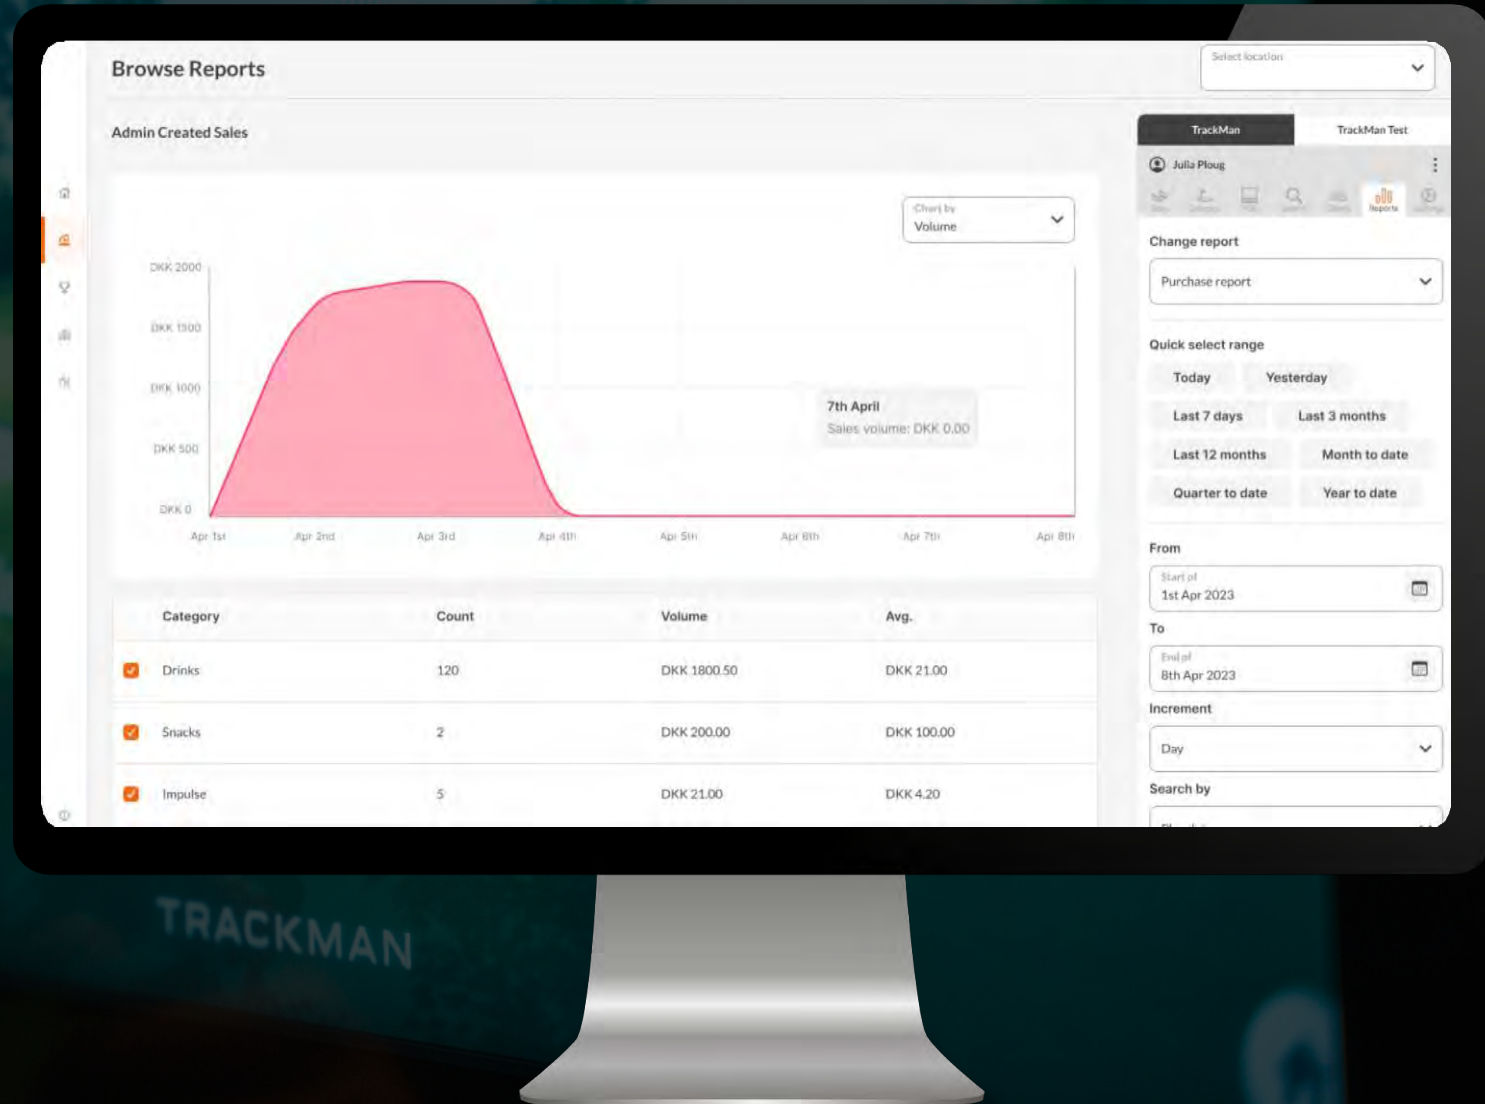

BOOKING AND PAYMENTS

BROWSE REPORTS

ASSESS BUSINESS PERFORMANCE BY IDENTIFYING PROFITABLE PRODUCTS. EASILY FILTER SALES DATA BASED ON BOOKING STATUS, CUSTOMER, TIME RANGE, ONLINE/WALK-IN, AND PRODUCT TYPE. SEAMLESSLY EXPORT THIS INFORMATION TO .CSV OR ACCESS IT ON YOUR SMARTPHONE, MIRRORING THE FUNCTIONALITY OF THE OTHER FACILITY PAGES