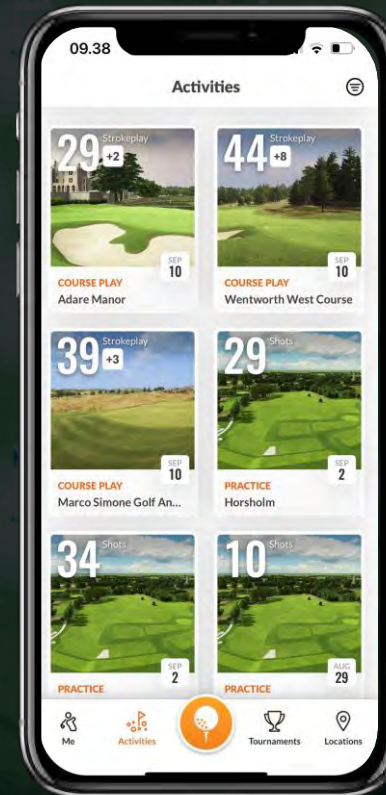

COURSE EXAMPLE

MARCO SIMONE

ROME, ITALY 

DISCOVER MARCO SIMONE GOLF & COUNTRY CLUB AND TEE-OFF WHENEVER YOU WANT FOR AN EXTRAORDINARY EXPERIENCE ON THE GREENS. PLAY ON THE 2023 RYDER CUP COURSE AND INDULGE IN A GOLFING ADVENTURE LIKE NO OTHER

COURSE EXAMPLE

ADARE MANOR

ADARE, IRELAND 

MASTERFULLY DESIGNED, MAGNIFICENTLY MAINTAINED, AND PERFECTLY SET WITHIN THE GLORIOUS ESTATE OF ONE OF EUROPE'S MOST SPECTACULAR MANOR HOUSE HOTELS, THE GOLF COURSE AT ADARE MANOR IS READY TO TAKE ITS PLACE AMONG THE BEST CHAMPIONSHIP COURSES IN THE WORLD

TRACKMAN

TOURNAMENTS

TOURNAMENTS

USE THE TRACKMAN APP TO NAVIGATE TOURNAMENTS AND LEADERBOARDS

THE TOURNAMENT FEATURE PROVIDES GOLFERS WITH AN OVERVIEW OF ALL TOURNAMENTS, AND THE DATA IS ALL AVAILABLE IN THE ACTIVITIES SECTION

PREVIOUS TOURNAMENT EXAMPLE

WIN A PRO-AM SPOT

JOIN THE COMPETITION WITH YOUR TRACKMAN ACCOUNT FROM ANY PARTICIPATING TRACKMAN RANGE. WHEN YOU'RE READY, SIMPLY SELECT THE "BMW PGA CHAMPIONSHIP CHALLENGE" GAME MODE USING THE IN-BAY SCREENS OR WITH THE TRACKMAN GOLF APP