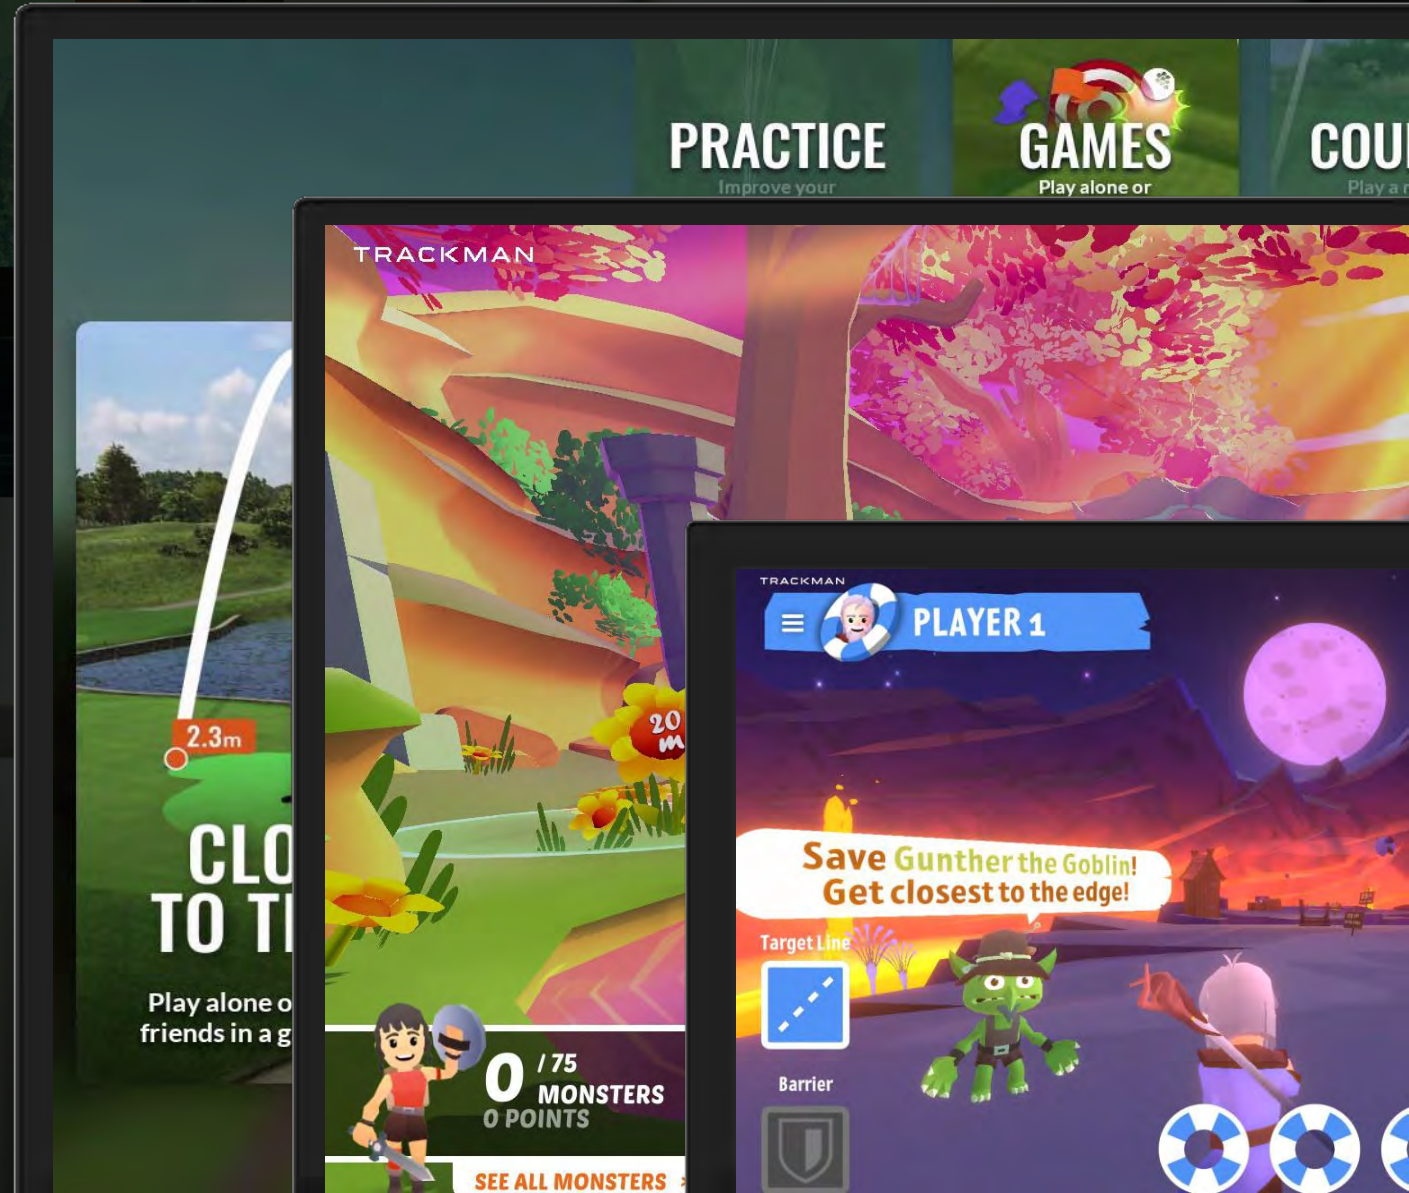

ENTERTAINMENT GAMES

GAMES FOR EVERYONE

SEASONED PRO OR A COMPLETE BEGINNER ? THERES SOMETHING IN TRACKMAN RANGE FOR EVERYONE

FUN, INTERACTIVE AND A GREAT WAY TO IMPROVE YOUR GAME AND ENJOY THE SPORT