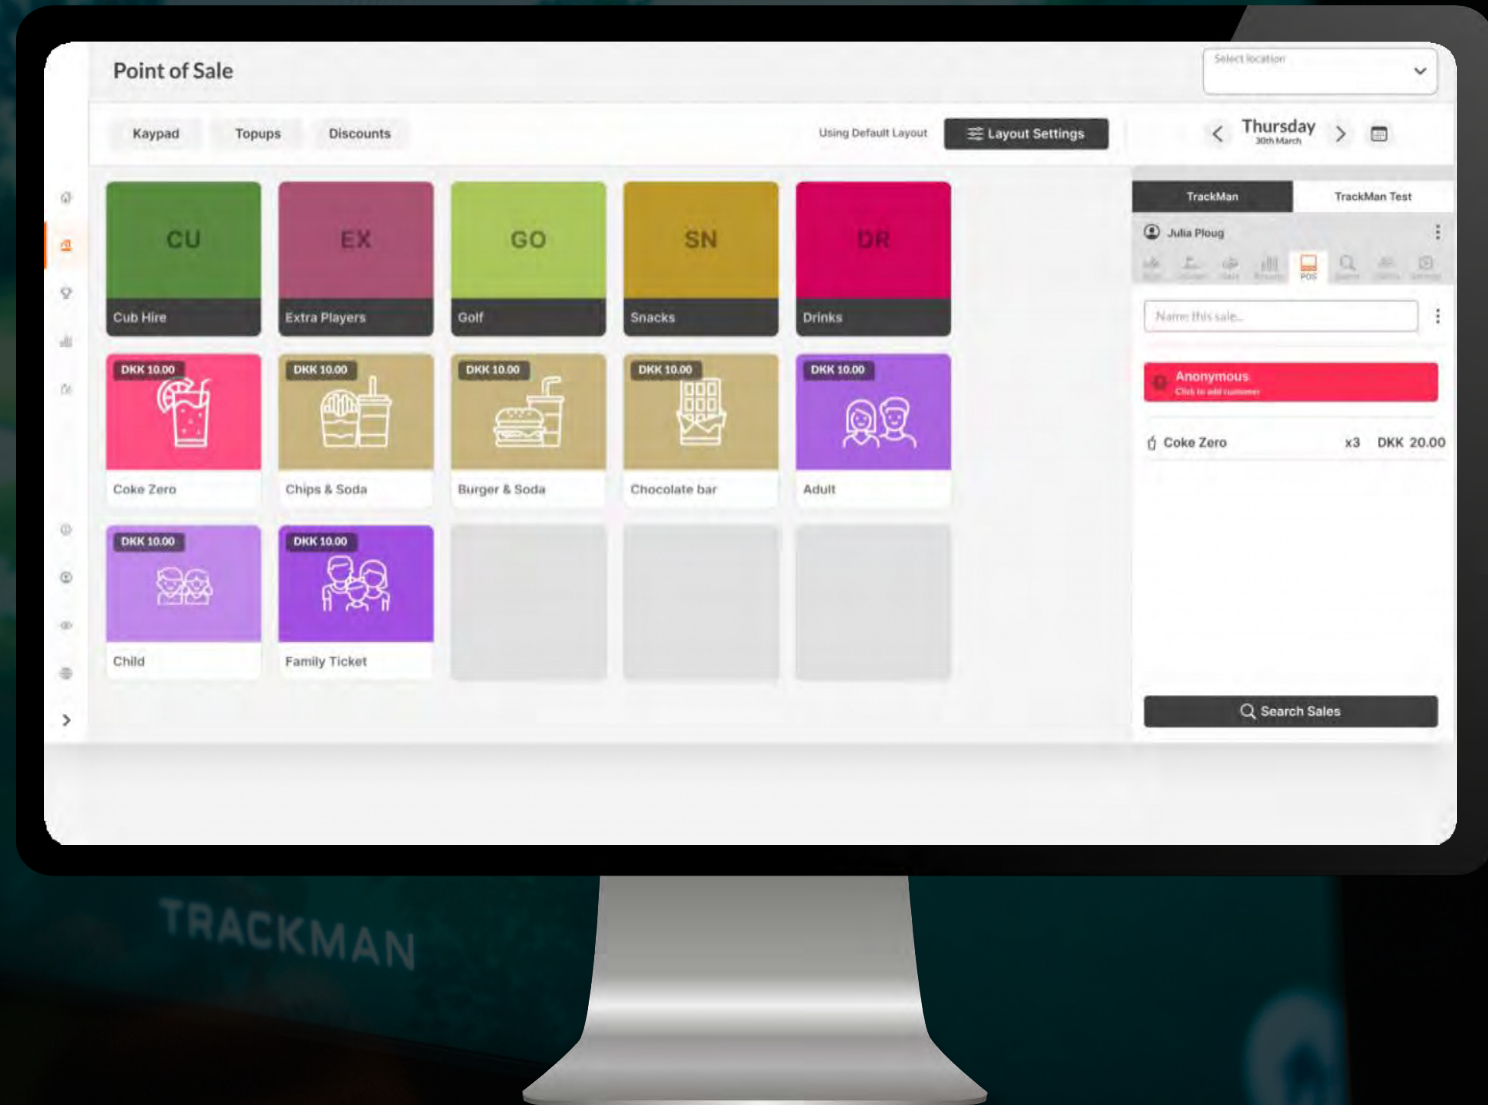

BOOKING AND PAYMENTS

INTEGRATION CAPABILITY WITH POS

TRACKMAN RANGE COMES WITH A NATIVE POS THAT IS BUILT ON THE ENGINE OF ITS AFFILIATE COMPANY YOURGOLFBOOKING LTD.. THE POS IS FULLY INTEGRATED WITH THE BOOKING SYSTEM AND THE BALL TRACKING TECHNOLOGY.

THE POS CAN ACCOMMODATE UNLIMITED PRODUCTS AND PRODUCT CATEGORIES WITH SEVERAL DIFFERENT LAYOUTS. ADDITIONALLY, THE POS PROVIDES COMPREHENSIVE LIVE REPORTS WITH HIERARCHY SEGMENTATION