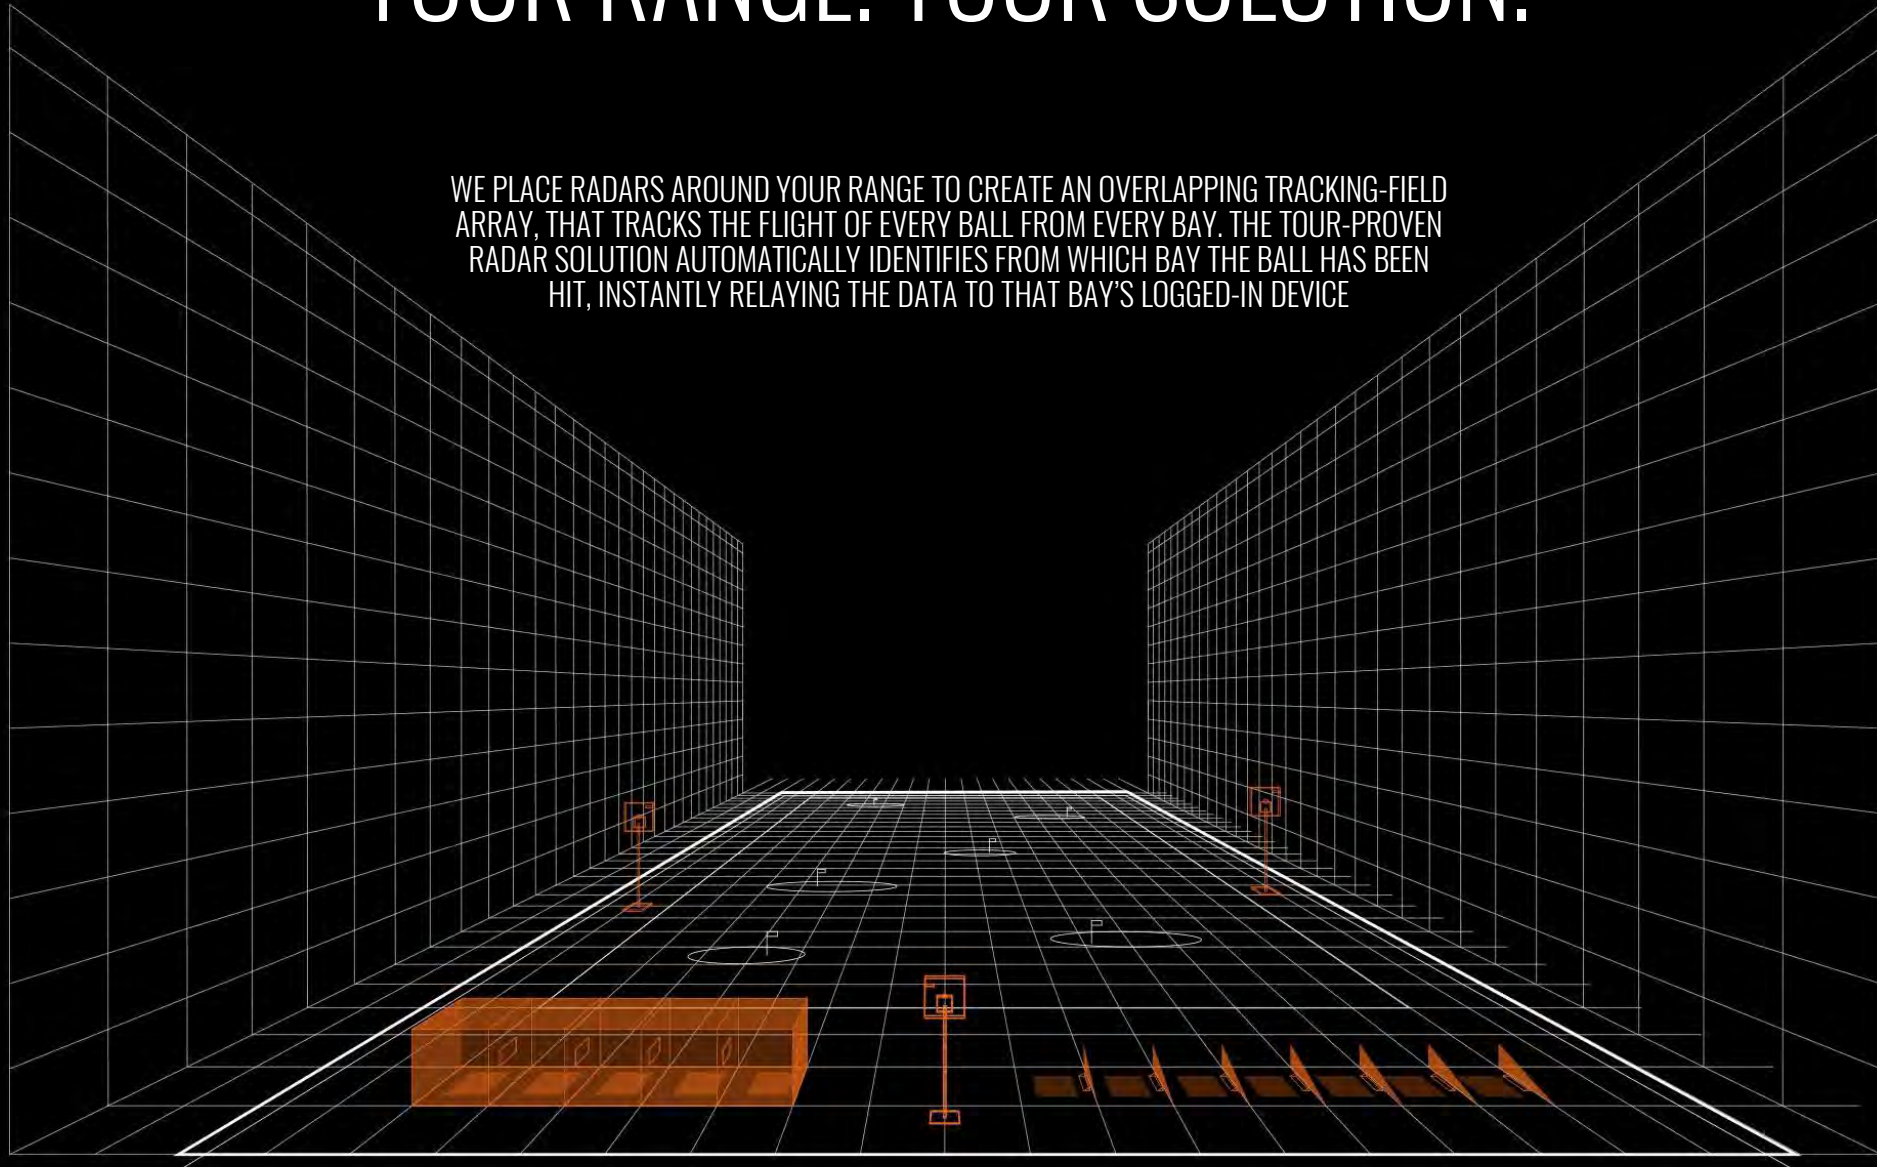

DRIVE SHACK INC.
T-SHOYZ
DRIVES • DINE • DRINKS
BIGSHOTS
GOLF
Luxe
GOLF BAYS

TRACKMAN

HOW IT WORKS

YOUR RANGE. YOUR SOLUTION.

WE PLACE RADARS AROUND YOUR RANGE TO CREATE AN OVERLAPPING TRACKING-FIELD ARRAY, THAT TRACKS THE FLIGHT OF EVERY BALL FROM EVERY BAY. THE TOUR-PROVEN RADAR SOLUTION AUTOMATICALLY IDENTIFIES FROM WHICH BAY THE BALL HAS BEEN HIT, INSTANTLY RELAYING THE DATA TO THAT BAY'S LOGGED-IN DEVICE

TRACKMAN'S SUPPORTIVE SERVICE ECOSYSTEM

OPERATIONS 01 MANAGEMENT

FROM THE 3D RENDER OF YOUR RANGE TO EXECUTING THE ONSITE INSTALLATION, THE TRACKMAN OPERATIONS TEAM WORKS CLOSELY WITH YOU TO MAKE SURE THE SYSTEM IS PIERCINGLY ACCURATE