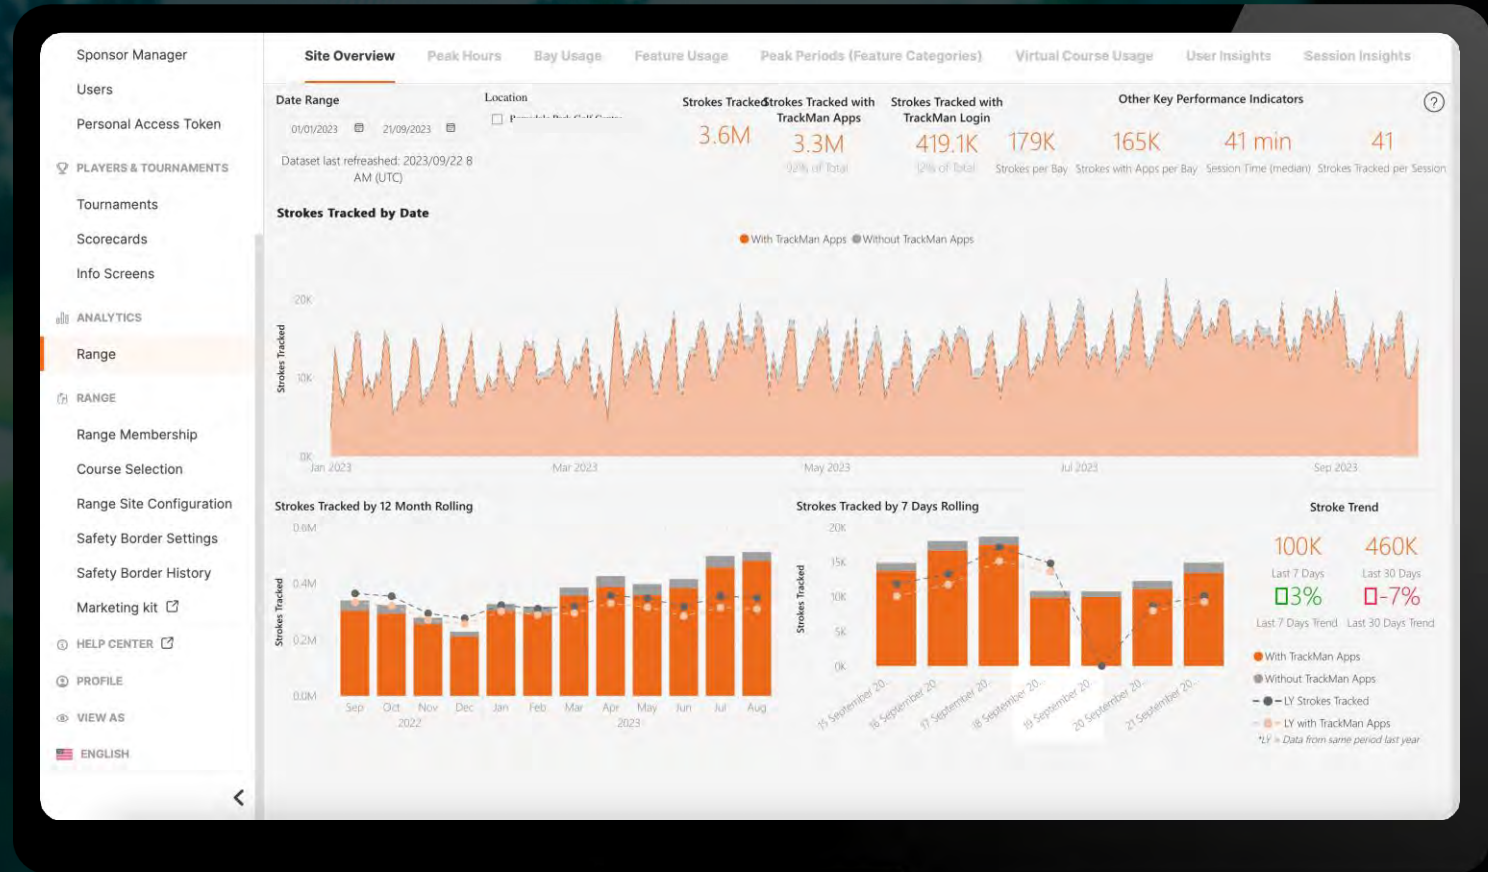

DESIGN LEADERBOARDS IN REAL-TIME, ADAPTABLE TO CERTAIN GAMES, BAYS, TIMES, GENDER, AND HANDICAP

PORTAL

MONITOR YOUR TOURNAMENT LEADERBOARD

UTILIZING THE ROBUST FEATURES OF THE TRACKMAN PORTAL, YOU GAIN THE ADVANTAGE OF REAL-TIME UPDATES ON YOUR TOURNAMENT STANDINGS, ALLOWING YOU TO STAY WELL-INFORMED ABOUT YOUR PERFORMANCE AND THAT OF YOUR COMPETITORS

The image shows a hand pointing at a computer monitor displaying the Trackman Bullseye Championship leaderboard. The monitor screen is the primary focus, showing a detailed view of the tournament standings. The interface includes a sidebar menu on the left, a main header with the tournament name and dates, and a table of player performance metrics.

TRACKMAN

PORTAL

GET A FULL SITE OVERVIEW WITH ANALYTICS

UTILIZE OUR USER-FRIENDLY PORTAL TO GAIN ACCESS TO A COMPREHENSIVE OVERVIEW OF YOUR SITE'S PERFORMANCE METRICS. DIVE DEEP INTO VALUABLE INSIGHTS REGARDING PEAK HOURS, BAY USAGE PATTERNS, FEATURE UTILIZATION, PEAK PERIODS OF ACTIVITY, VIRTUAL COURSE ENGAGEMENT, USER BEHAVIOR INSIGHTS, AND IN-DEPTH SESSION ANALYTICS

WITH OUR ANALYTICS TOOLS, YOU CAN HARNESS THE POWER OF DATA TO MAKE INFORMED DECISIONS AND OPTIMIZE YOUR OPERATIONS FOR PEAK EFFICIENCY AND CUSTOMER SATISFACTION

TRACKMAN

PORTAL

REAL-TIME LEADERBOARD DISPLAYS ON ON- SITE TVs