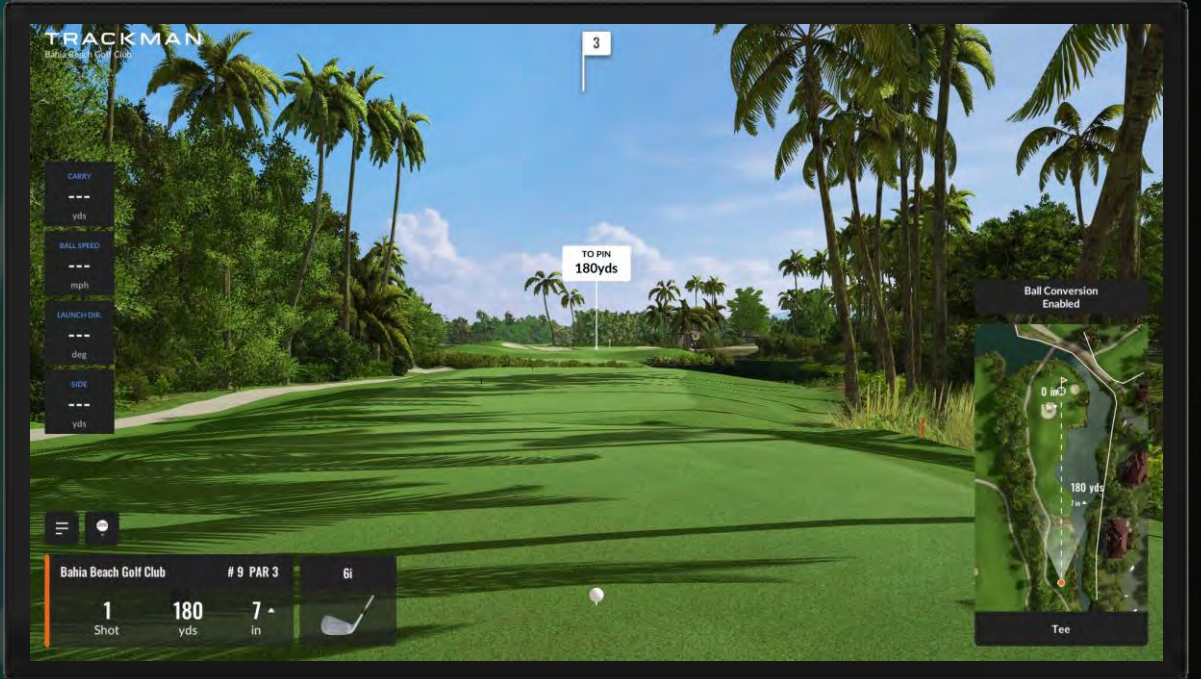

ON COURSE PRACTICE

SET UP THE SHOT YOU WANT AND PRACTICE UNTIL IT IS PERFECT

PRACTICE ANY SHOT, FROM ANY LOCATION, ON ANY OF OUR
COURSES OVER... AND OVER AGAIN