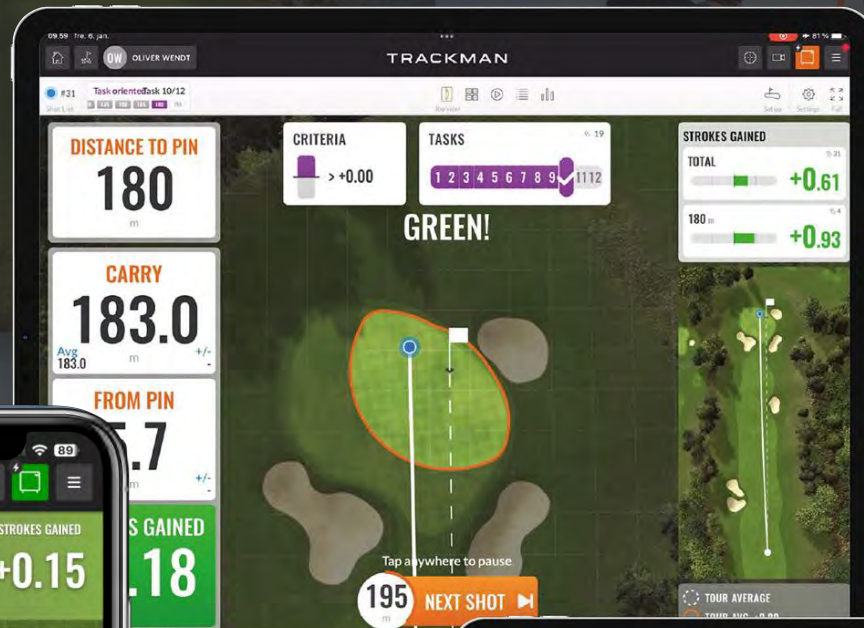

TRACKMAN 4

MORE THAN 40 PARAMETERS ON EVERY SHOT IN YOUR ARSENAL