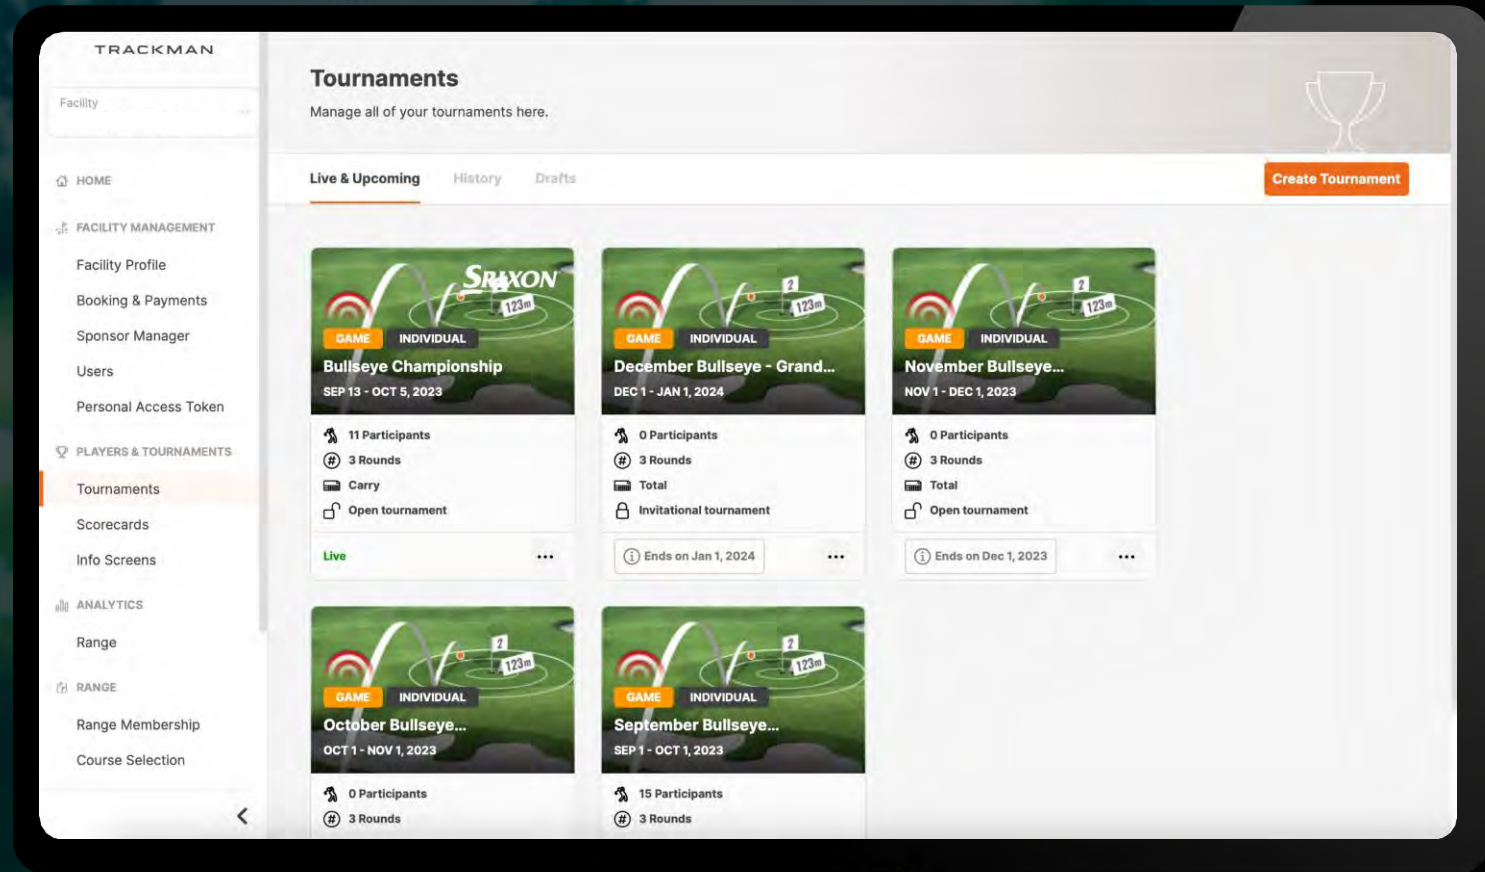

DESIGN LEADERBOARDS IN REAL-TIME, ADAPTABLE TO CERTAIN GAMES, BAYS, TIMES, GENDER, AND HANDICAP

PORTAL

MONITOR YOUR TOURNAMENT LEADERBOARD

UTILIZING THE ROBUST FEATURES OF THE TRACKMAN PORTAL, YOU GAIN THE ADVANTAGE OF REAL-TIME UPDATES ON YOUR TOURNAMENT STANDINGS, ALLOWING YOU TO STAY WELL-INFORMED ABOUT YOUR PERFORMANCE AND THAT OF YOUR COMPETITORS