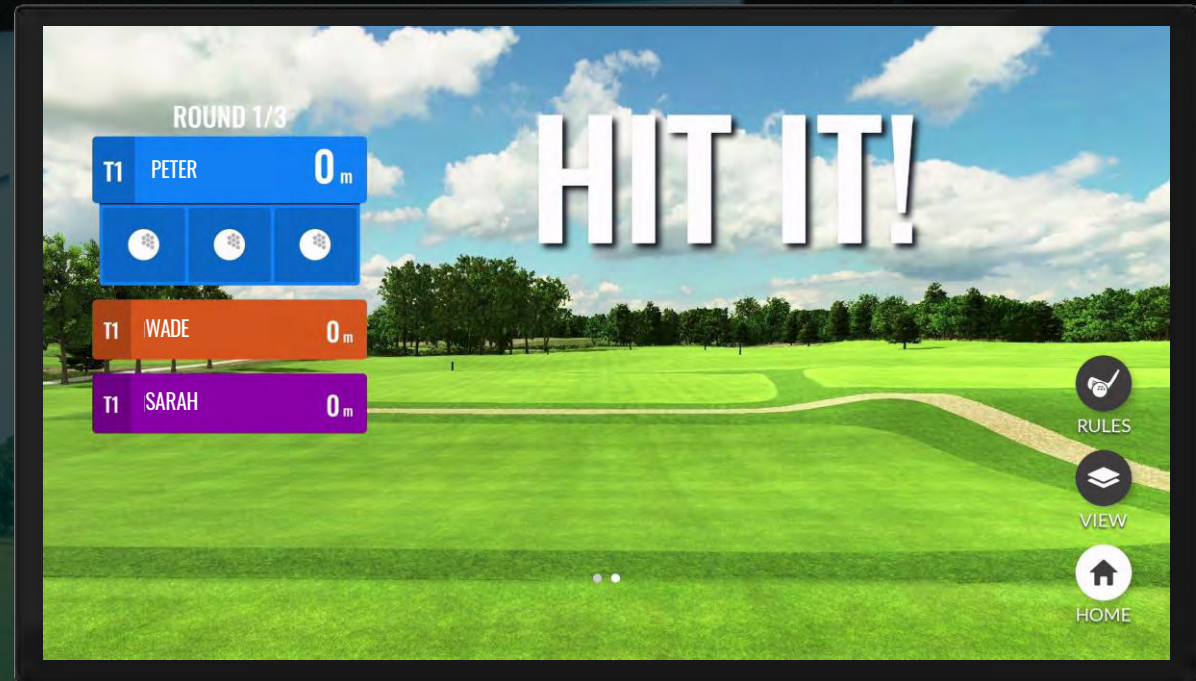

SKILL-BASED GAMES

CAPTURE
THE FLAG
STEAL YOUR
WAY TO
THE WIN

THE TRUEST TEST OF SKILL,
STRATEGY AND NERVE

SKILL-BASED GAMES

HIT IT! GRIP IT & RIP IT

TEST YOUR DRIVING SKILLS WITH HIT IT!,
A LONG DRIVE COMPETITION FOR THE BIG HITTERS

TRACKMAN

SELECT PLAY MODE

TRACKMAN

ENTERTAINMENT GAMES

UNLEASH THE THRILL WITH ON THE EDGE!

ON THE EDGE IS VISUALLY ENGAGING, UNIQUELY CHALLENGING AND FUN FOR GOLFERS OF ALL AGES AND SKILL LEVELS. UP TO 8 PLAYERS!