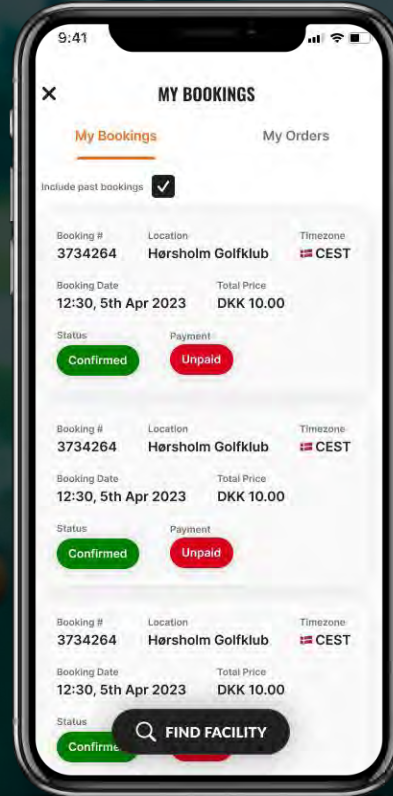

The sidebar on the right shows details for a selected token:

- Token note:** 50 balls
- Preview:** A barcode image.
- Date created:** 22nd May 2023, 17:58
- Expires:** 22nd May 2023, 17:58
- Dispenser message:** dispensing...

BOOKING AND PAYMENTS

BROWSE REPORTS

ASSESS BUSINESS PERFORMANCE BY IDENTIFYING PROFITABLE PRODUCTS. EASILY FILTER SALES DATA BASED ON BOOKING STATUS, CUSTOMER, TIME RANGE, ONLINE/WALK-IN, AND PRODUCT TYPE. SEAMLESSLY EXPORT THIS INFORMATION TO .CSV OR ACCESS IT ON YOUR SMARTPHONE, MIRRORING THE FUNCTIONALITY OF THE OTHER FACILITY PAGES

BOOKING AND PAYMENTS

FIND YOUR FACILITY AND BOOK WITH EASE

USE LOCATOR TO FIND YOUR FACILITY AND START THE BOOKING FLOW FROM YOUR DEVICE

BOOK TIME SLOT AND/OR BALLS, AND POSSIBLY ANY OTHER ADDITIONAL PRODUCT SOLD BY THE FACILITY

BOOKING AND PAYMENTS

EFFORTLESS ORDER MANAGEMENT AND PROFILE

REVIEW YOUR ORDER DETAILS AND PROCEED TO CHECKOUT EFFORTLESSLY. UTILIZE YOUR TOP-UPS OR GIFT CARDS TO SEAMLESSLY COMPLETE YOUR BOOKING. ACCESS AND REVIEW BOTH YOUR CURRENT AND PAST BOOKINGS CONVENIENTLY UNDER YOUR PROFILE