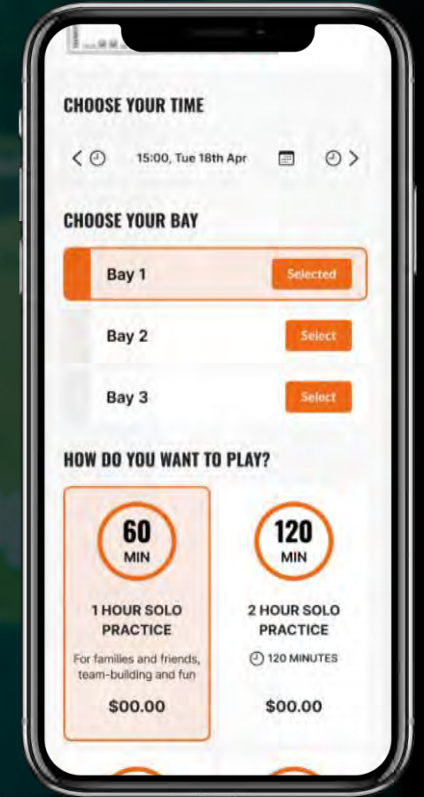

The sidebar on the right shows details for a selected token:

- Token note:** 50 balls
- Preview:** A barcode image.
- Date created:** 22nd May 2023, 17:58
- Expires:** 22nd May 2023, 17:58
- Dispenser message:** dispensing...

BOOKING AND PAYMENTS

BROWSE REPORTS

ASSESS BUSINESS PERFORMANCE BY IDENTIFYING PROFITABLE PRODUCTS. EASILY FILTER SALES DATA BASED ON BOOKING STATUS, CUSTOMER, TIME RANGE, ONLINE/WALK-IN, AND PRODUCT TYPE. SEAMLESSLY EXPORT THIS INFORMATION TO .CSV OR ACCESS IT ON YOUR SMARTPHONE, MIRRORING THE FUNCTIONALITY OF THE OTHER FACILITY PAGES

BOOKING AND PAYMENTS

FIND YOUR FACILITY AND BOOK WITH EASE

USE LOCATOR TO FIND YOUR FACILITY AND START THE BOOKING FLOW FROM YOUR DEVICE

BOOK TIME SLOT AND/OR BALLS, AND POSSIBLY ANY OTHER ADDITIONAL PRODUCT SOLD BY THE FACILITY