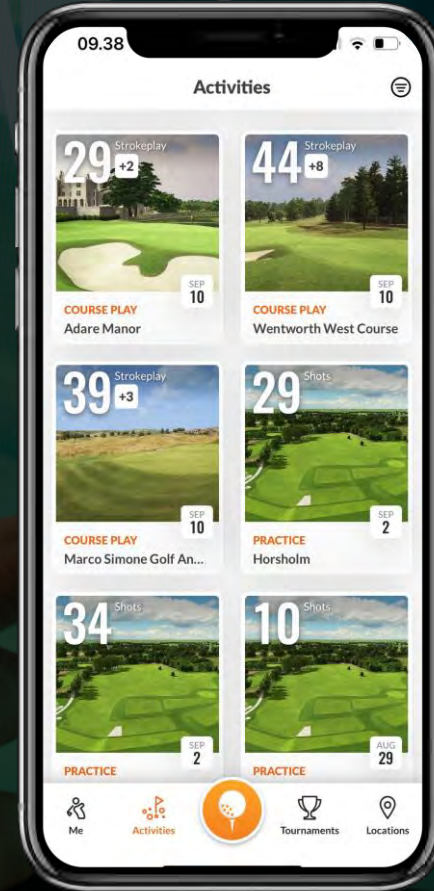

MORE THAN 150 VIRTUAL COURSES ARE AVAILABLE FOR TRACKMAN RANGE AND CAN BE UPDATED BY THE OPERATOR EVERY NIGHT USING THE TRACKMAN PORTAL

COURSES

HOLE-BY-HOLE REPORTS ON THE APP AFTER A VIRTUAL GOLF ROUND

EVERY SHOT AND EVERY ROUND AVAILABLE IN THE TRACKMAN GOLF APP

A TRACKMAN RANGE CAN TYPICALLY DOWNLOAD 14-15 DIFFERENT COURSES AVAILABLE FOR PLAY AT ANY GIVEN POINT IN TIME. WHENEVER A COURSE IS DOWNLOADED TO THE SITE, THE COURSE WILL BE AVAILABLE FOR ALL VIRTUAL GOLF GAME MODES MENTIONED ABOVE