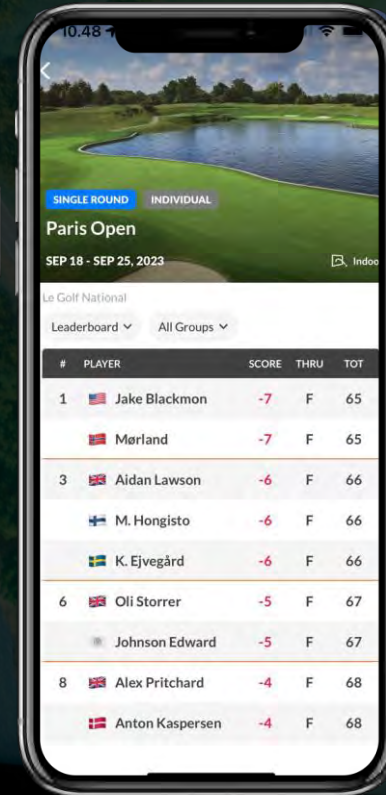

TOURNAMENTS

USE THE TRACKMAN APP TO NAVIGATE TOURNAMENTS AND LEADERBOARDS

THE TOURNAMENT FEATURE PROVIDES GOLFERS WITH AN OVERVIEW OF ALL TOURNAMENTS, AND THE DATA IS ALL AVAILABLE IN THE ACTIVITIES SECTION