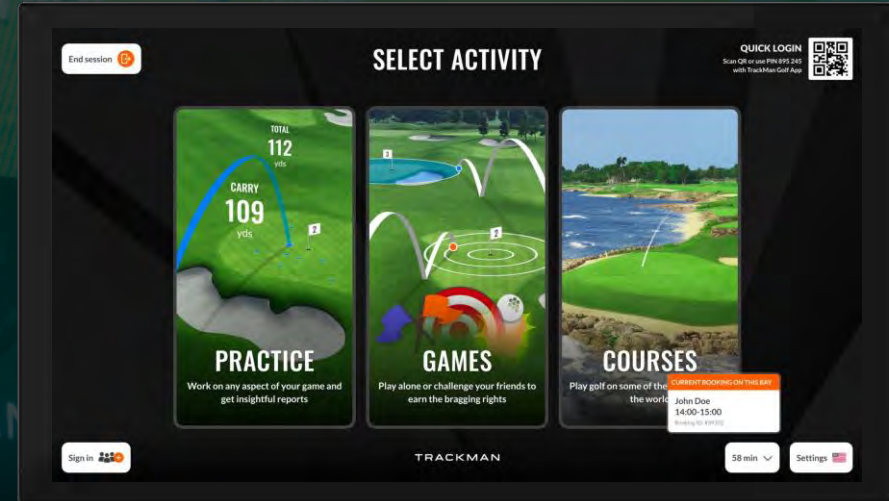

BOOKING AND PAYMENTS

TURNKEY BOOKING SYSTEM WITH TRACKMAN AND YOURGOLFBOOKING ▶

TRACKMAN RANGE COMES WITH AN OPTION TO ADD ON A FULLY INTEGRATED END-TO-END BOOKING SYSTEM INCLUDING BAY MANAGEMENT AND POS. THE TRACKMAN BOOKING SYSTEM IS BUILT ON THE ENGINE OF ITS AFFILIATE COMPANY YOURGOLFBOOKING LTD

THE BOOKING AND PAYMENT ROADMAP IS ENTIRELY CONTROLLED BY TRACKMAN, AND THE PRODUCT IS SEAMLESSLY INTEGRATED TO REDUCE MANUAL EFFORT IN BOOKINGS MANAGEMENT