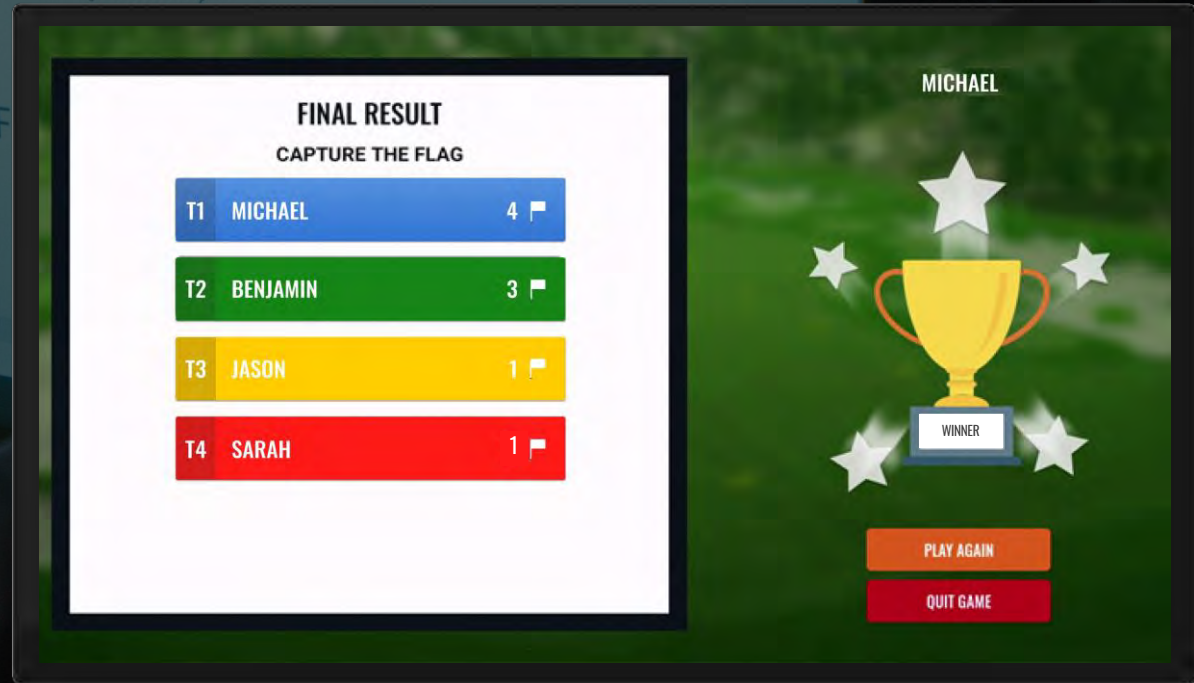

SKILL-BASED GAMES

CAPTURE
THE FLAG
STEAL YOUR
WAY TO
THE WIN

THE TRUEST TEST OF SKILL,
STRATEGY AND NERVE