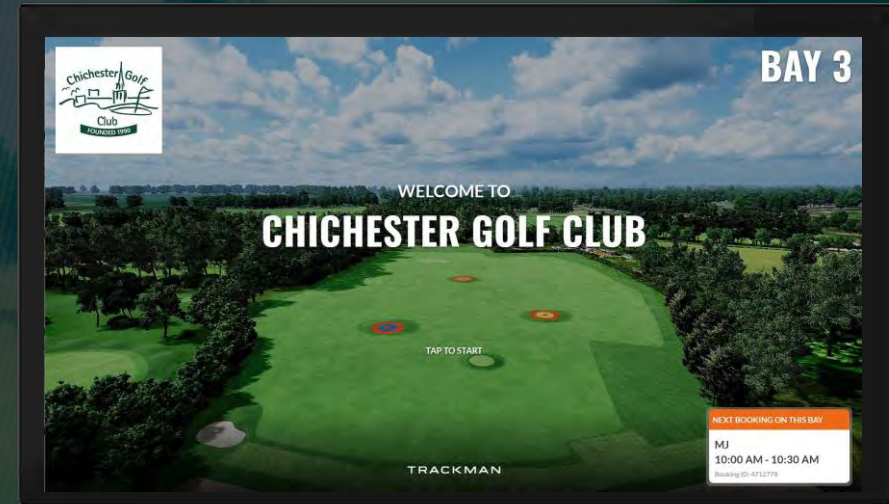

BOOKING AND PAYMENTS

TURNKEY BOOKING SYSTEM WITH TRACKMAN AND YOURGOLFBOOKING ▶

TRACKMAN RANGE COMES WITH AN OPTION TO ADD ON A FULLY INTEGRATED END-TO-END BOOKING SYSTEM INCLUDING BAY MANAGEMENT AND POS. THE TRACKMAN BOOKING SYSTEM IS BUILT ON THE ENGINE OF ITS AFFILIATE COMPANY YOURGOLFBOOKING LTD

THE BOOKING AND PAYMENT ROADMAP IS ENTIRELY CONTROLLED BY TRACKMAN, AND THE PRODUCT IS SEAMLESSLY INTEGRATED TO REDUCE MANUAL EFFORT IN BOOKINGS MANAGEMENT